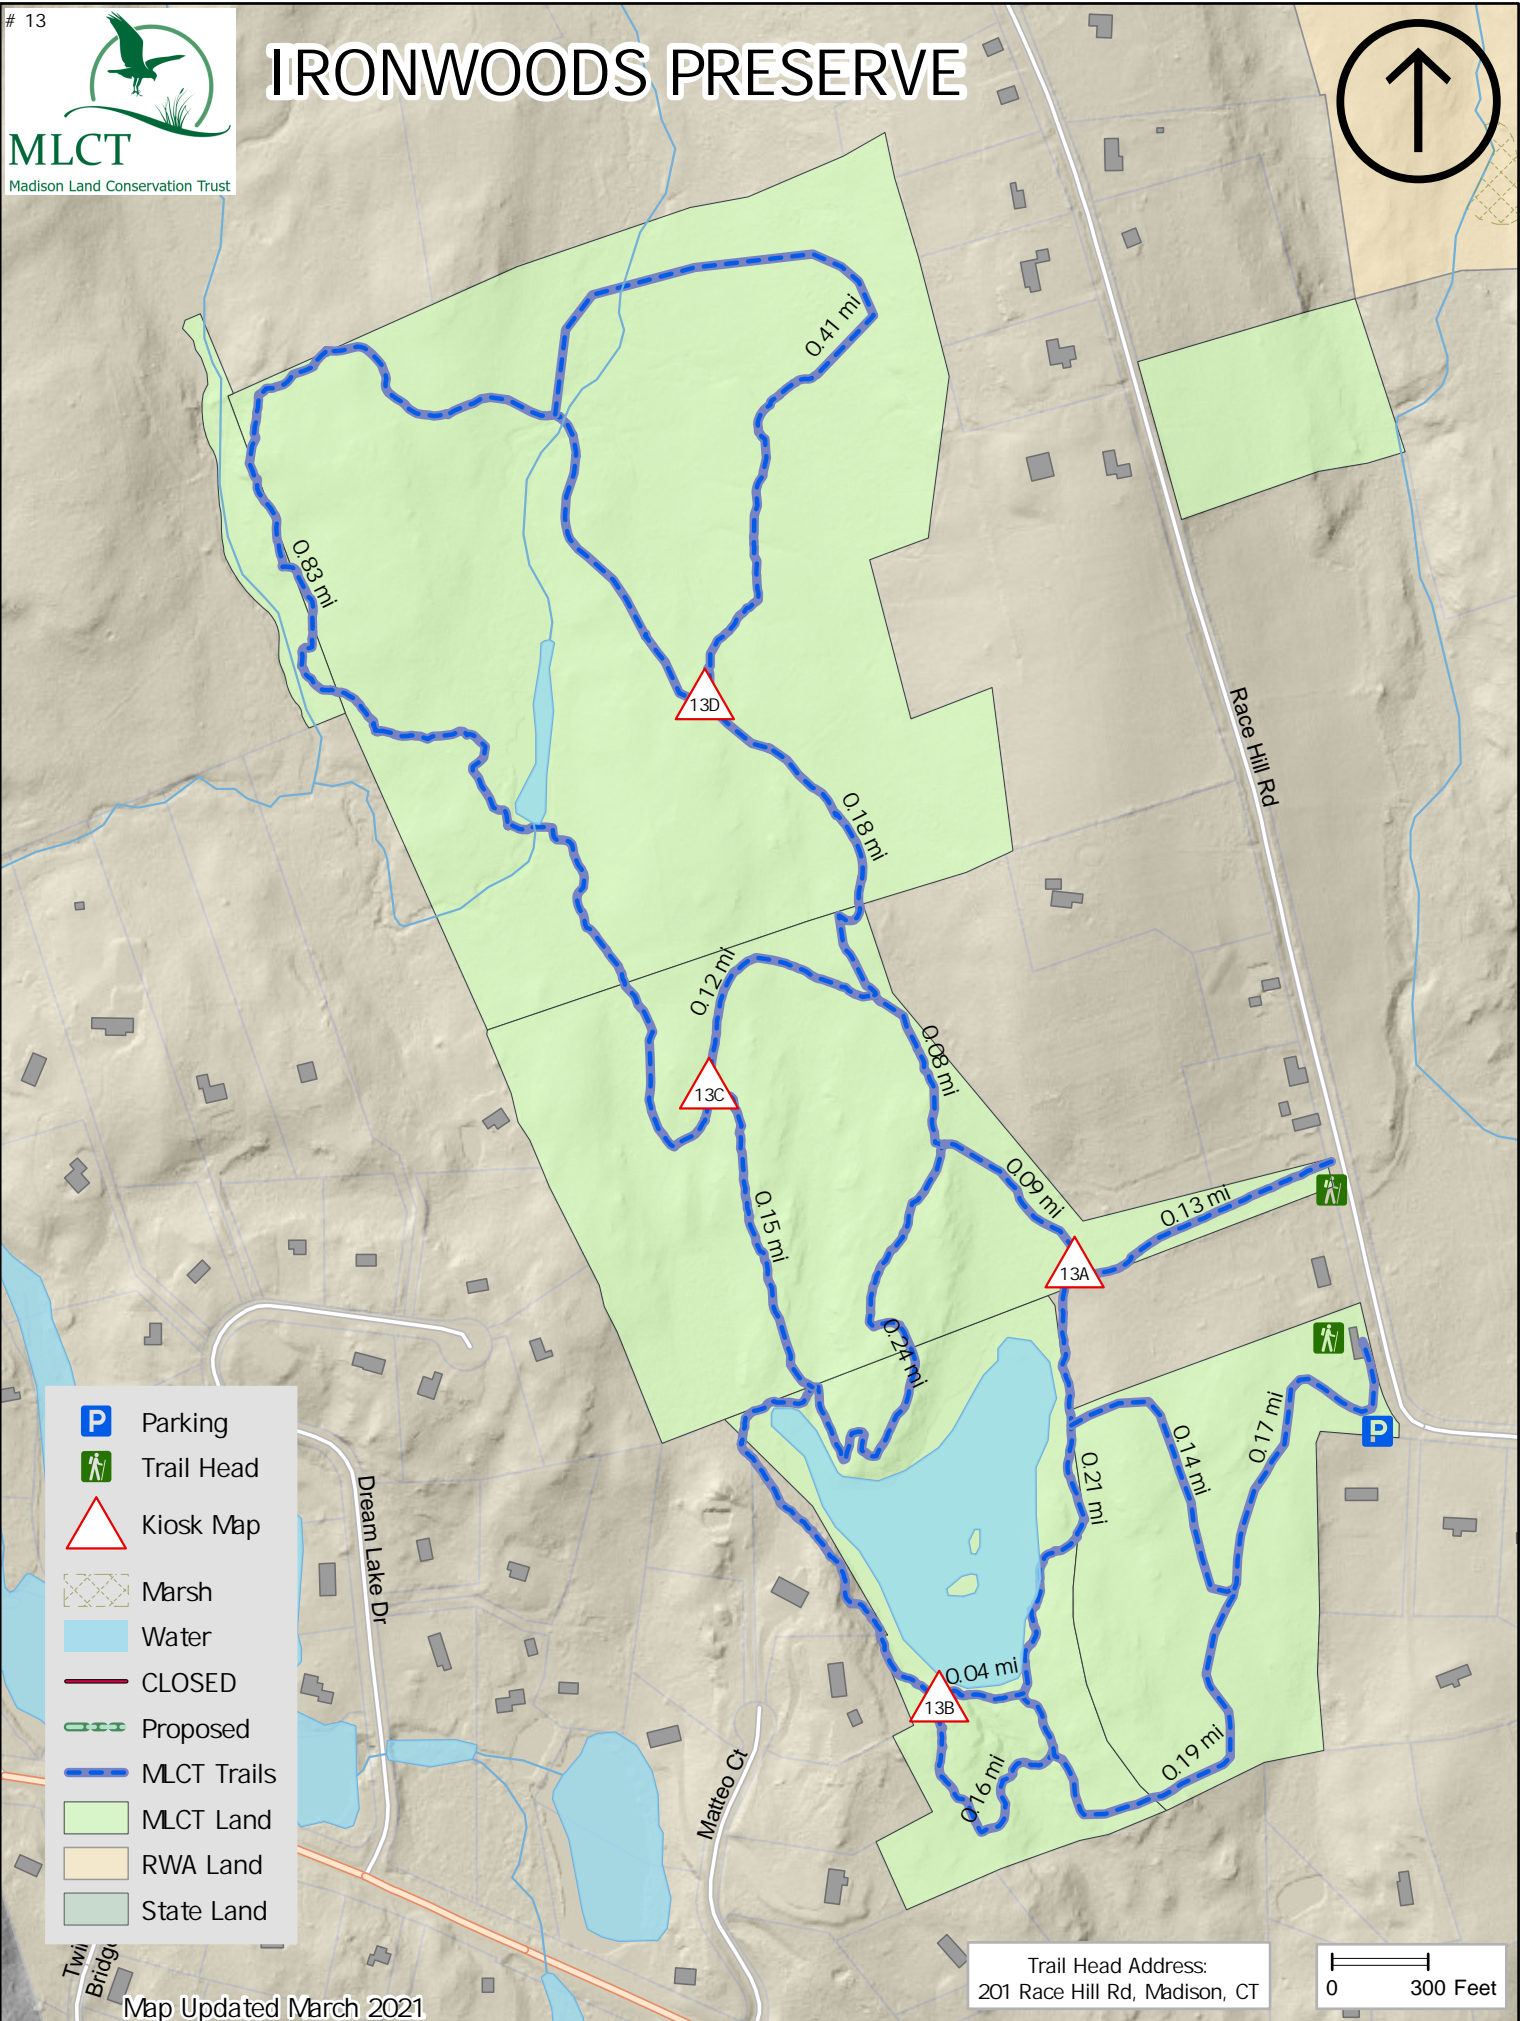

IRONWOODS PRESERVE

- Parking
- Trail Head
- Kiosk Map
- Marsh
- Water
- CLOSED
- Proposed
- MLCT Trails
- MLCT Land
- RWA Land
- State Land

Trail Head Address:
201 Race Hill Rd, Madison, CT