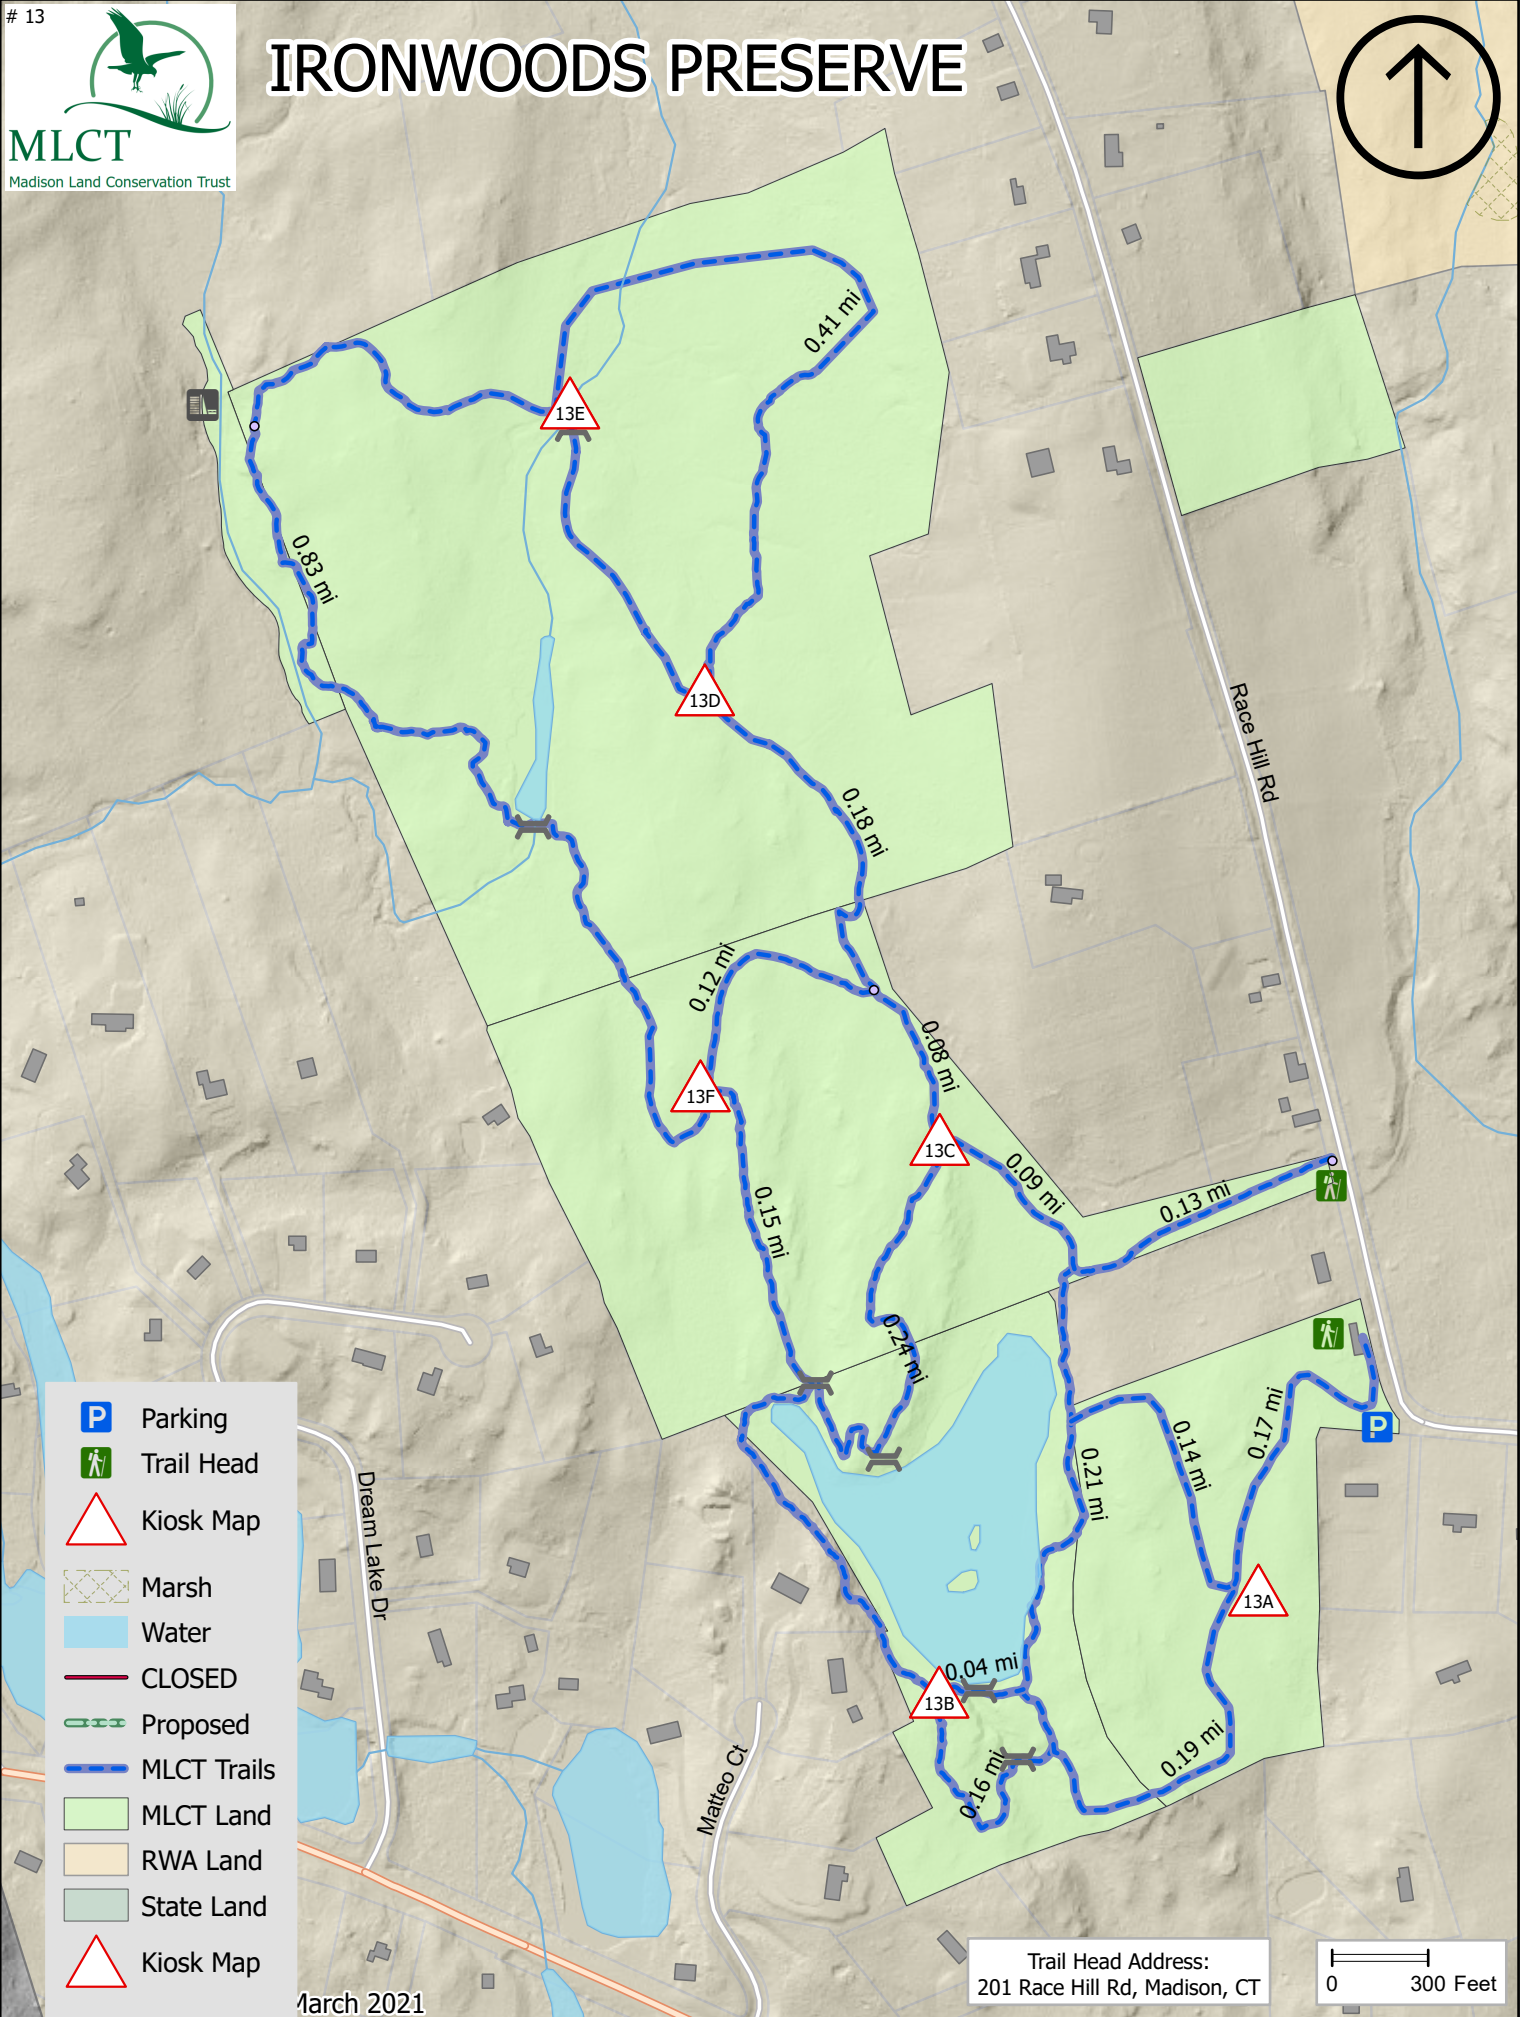

# IRONWOODS PRESERVE

Race Hill Rd

Dream Lake Dr

Matteo Ct

Trail Head Address:  
201 Race Hill Rd, Madison, CT

0 300 Feet

March 2021